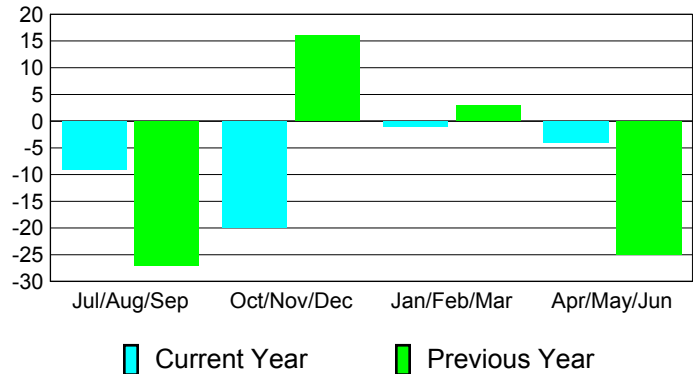

Membership Results
2010-2011

Membership
2009-2010

Month	Net Memb Goal	Actual New Memb	Actual Dropped Memb	Gain/Loss of Memb	Gain/Loss of Memb
Jul/Aug/Sep	2	29	-38	-9	-27
Oct/Nov/Dec	4	22	-42	-20	16
Jan/Feb/Mar	3	33	-34	-1	3
Apr/May/Jun	5	34	-38	-4	-25
Totals	14	118	-152	-34	-33

Membership Results 2010-2011

Goal, New, Dropped, Gain/Loss

Comparison of Membership Gain/Loss

Current Year Compared to the Previous Year

Gender Comparison 2010-2011

Jul/Aug/Sep

Oct/Nov/Dec

Jan/Feb/Mar

Apr/May/Jun

■ Male

■ Female