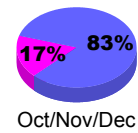

Membership Results
2010-2011

Membership
2009-2010

Month	Net Memb Goal	Actual New Memb	Actual Dropped Memb	Gain/Loss of Memb	Gain/Loss of Memb
Jul/Aug/Sep	2	29	-38	-9	-27
Oct/Nov/Dec	4	22	-42	-20	16
Jan/Feb/Mar	3	33	-34	-1	3
Apr/May/Jun	5	34	-38	-4	-25
Totals	14	118	-152	-34	-33

Membership Results 2010-2011

Goal, New, Dropped, Gain/Loss

Comparison of Membership Gain/Loss

Current Year Compared to the Previous Year

Gender Comparison 2010-2011

Jul/Aug/Sep

Oct/Nov/Dec

Jan/Feb/Mar

Apr/May/Jun

■ Male

■ Female