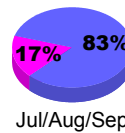

Membership Results
2010-2011

Membership
2009-2010

Month	Net Memb Goal	Actual New Memb	Actual Dropped Memb	Gain/Loss of Memb	Gain/Loss of Memb
Jul/Aug/Sep	2	29	-38	-9	-27
Oct/Nov/Dec	4	22	-42	-20	16
Jan/Feb/Mar	3	33	-34	-1	3
Apr/May/Jun	5	34	-38	-4	-25
Totals	14	118	-152	-34	-33

Membership Results 2010-2011

Goal, New, Dropped, Gain/Loss

Comparison of Membership Gain/Loss

Current Year Compared to the Previous Year

Gender Comparison 2010-2011

Jul/Aug/Sep

Oct/Nov/Dec

Jan/Feb/Mar

Apr/May/Jun

■ Male

■ Female