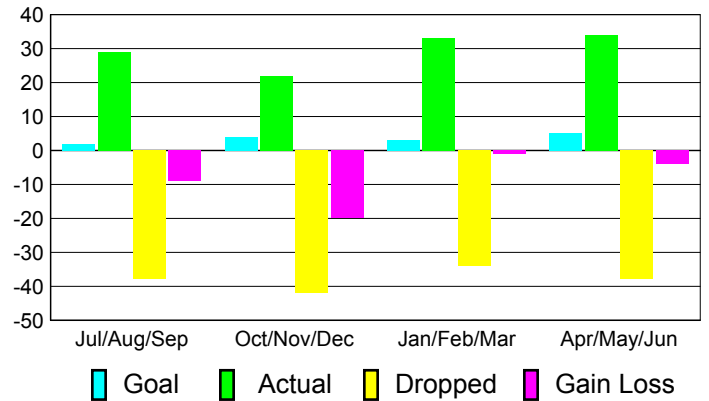

Membership Results 2010-2011

Goal, New, Dropped, Gain/Loss

Comparison of Membership Gain/Loss

Current Year Compared to the Previous Year